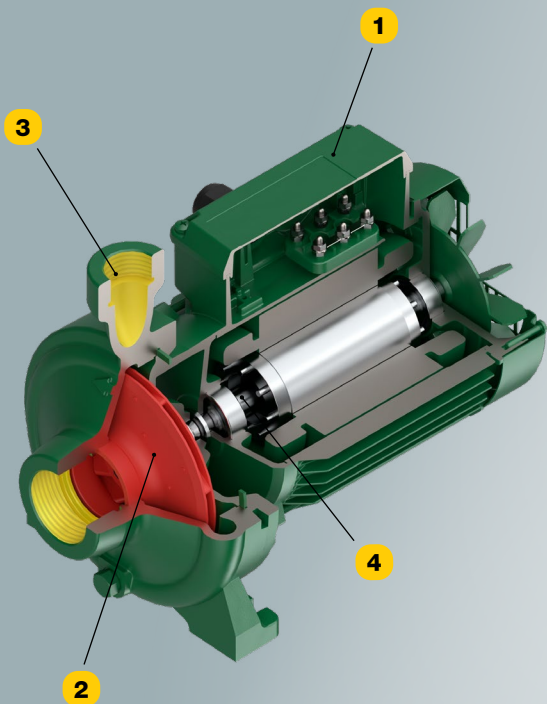

caprari

NMCF

**THREADED
MONOBLOC PUMPS**

**ELECTRIC PUMPS
2 POLES - 50/60 Hz**

MADE IN ITALY

**DRINKING
WATER
CERTIFICATIONS**

**FAST
DELIVERY**

[Imp.g.p.m.] 2 3 4 5 6 7 8 10 20 30 40 50 60 80 100 200 300
 [US.g.p.m.] 2 3 4 5 6 7 8 10 20 30 40 50 60 80 100 200 300 400

IDEAL FOR

HEATING AND AIR-CONDITIONING

INDUSTRY

CIVIL APPLICATION

BOOSTER SETS

IRRIGATION

WHY CHOOSE NMCF

1 WIDE RANGE

- 128 models in cast iron and bronze
- 2 poles, 50/60Hz electric motors with power rate up to 4kW

2 HIGH ENERGY SAVING

- Pumps with high quality design: **excellent hydraulic efficiencies**
- IE3 efficiency class motors

3 MAXIMUM APPLICATION FLEXIBILITY

- Pump **certified** for **drinking water** application
- Version with **integral shaft** and **monobloc** motors

4 ROBUSTNESS AND RELIABILITY

- Application with **liquid temperature** up to **90°C**
- **Low mechanical stress**: **generously sized shaft** and **bearings**