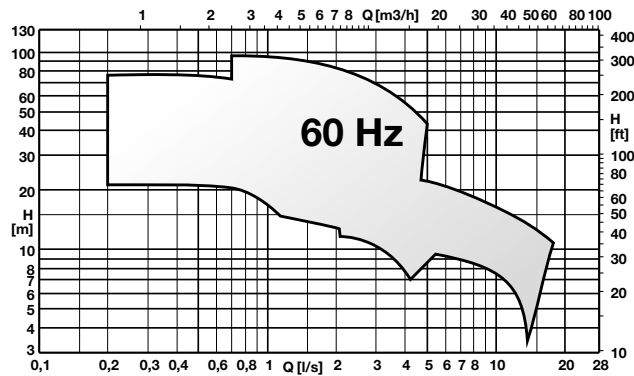

caprari

NMCF

**THREADED
MONOBLOC PUMPS**

**ELECTRIC PUMPS
2 POLES - 50/60 Hz**

MADE IN ITALY

**DRINKING
WATER
CERTIFICATIONS**

**FAST
DELIVERY**

[Imp.g.p.m.] 2 3 4 5 6 7 8 10 20 30 40 50 60 80 100 200 300
 [US.g.p.m.] 2 3 4 5 6 7 8 10 20 30 40 50 60 80 100 200 300 400

[Imp.g.p.m.] 2 3 4 5 6 7 8 10 20 30 40 50 60 80 100 200 300
 [US.g.p.m.] 2 3 4 5 6 7 8 10 20 30 40 50 60 80 100 200 300 400

Flow rate up to	65 m ³ /h
Head up to	120 m
Power up to	4 kW
Frequency	50/60 Hz

- 128 models in cast iron and bronze
- 2 poles, 50/60Hz electric motors with power rate up to 4kW

2 HIGH ENERGY SAVING

- Pumps with high quality design: **excellent hydraulic efficiencies**
- IE3 efficiency class motors