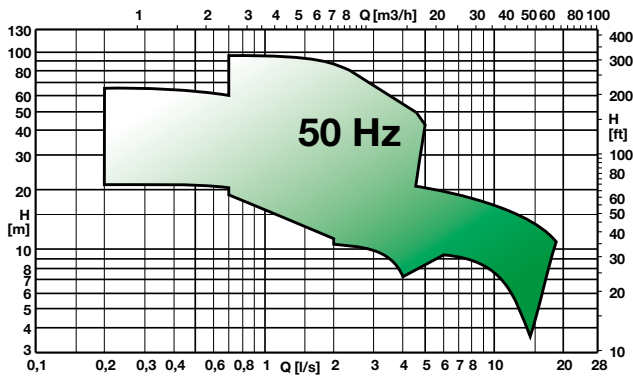

caprari

NMCF

**THREADED
MONOBLOC PUMPS**

**ELECTRIC PUMPS
2 POLES - 50/60 Hz**

MADE IN ITALY

**DRINKING
WATER
CERTIFICATIONS**

**FAST
DELIVERY**

[Imp.g.p.m.] 2 3 4 5 6 7 8 10 20 30 40 50 60 80 100 200 300
 [US.g.p.m.] 2 3 4 5 6 7 8 10 20 30 40 50 60 80 100 200 300 400

[Imp.g.p.m.] 2 3 4 5 6 7 8 10 20 30 40 50 60 80 100 200 300
 [US.g.p.m.] 2 3 4 5 6 7 8 10 20 30 40 50 60 80 100 200 300 400

Flow rate up to	65 m ³ /h
Head up to	120 m
Power up to	4 kW
Frequency	50/60 Hz

- 128 models in cast iron and bronze
- 2 poles, 50/60Hz electric motors with power rate up to 4kW

2 HIGH ENERGY SAVING

- Pumps with high quality design: **excellent hydraulic efficiencies**
- IE3 efficiency class motors