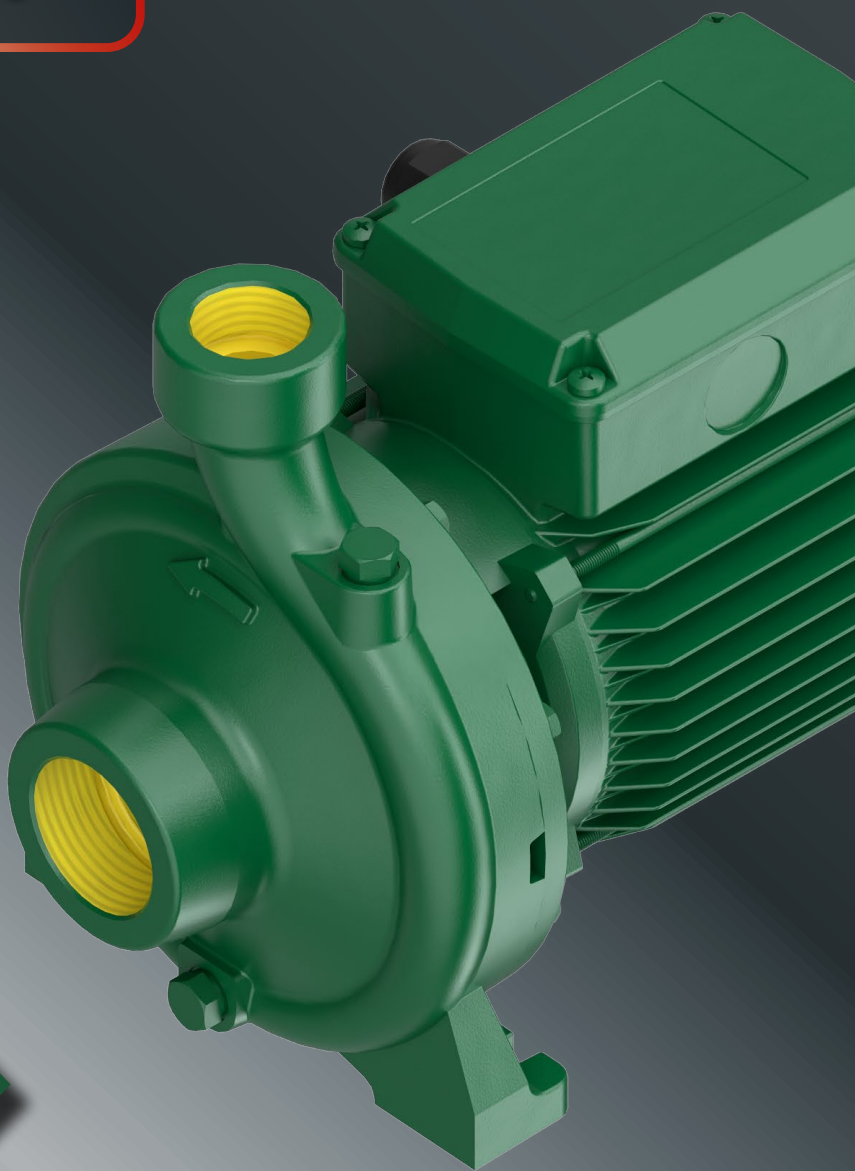

caprari

NMCF

**THREADED
MONOBLOC PUMPS**

**ELECTRIC PUMPS
2 POLES - 50/60 Hz**

MADE IN ITALY

**DRINKING
WATER
CERTIFICATIONS**

**FAST
DELIVERY**

[Imp.g.p.m.] 2 3 4 5 6 7 8 10 20 30 40 50 60 80 100 200 300
 [US.g.p.m.] 2 3 4 5 6 7 8 10 20 30 40 50 60 80 100 200 300 400

[Imp.g.p.m.] 2 3 4 5 6 7 8 10 20 30 40 50 60 80 100 200 300
 [US.g.p.m.] 2 3 4 5 6 7 8 10 20 30 40 50 60 80 100 200 300 400

Flow rate up to	65 m ³ /h
Head up to	120 m
Power up to	4 kW
Frequency	50/60 Hz

- 128 models in cast iron and bronze
- 2 poles, 50/60Hz electric motors with power rate up to 4kW

2 HIGH ENERGY SAVING

- Pumps with high quality design: **excellent hydraulic efficiencies**
- IE3 efficiency class motors